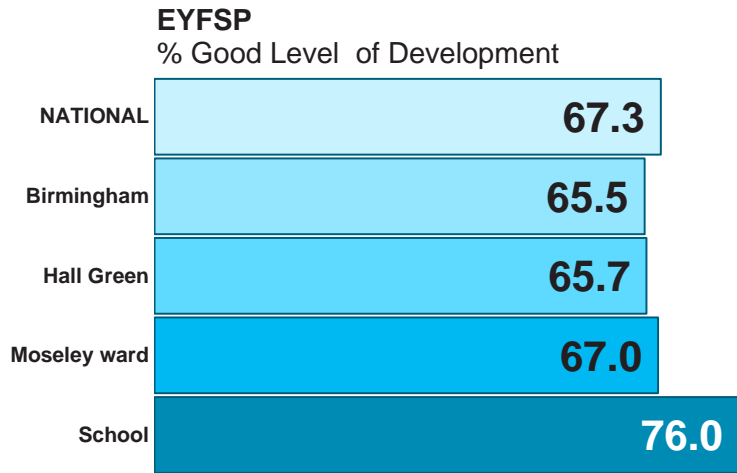

URN / DfE: 103444 / 3303352  
 Type: Voluntary Aided School  
 Location: Moseley, Hall Green, B13 8EY  
 Ofsted: Good (15/11/22)  
 Primary Roll: 202  
 Trust: n/a

	School	Ward	Constituency	Birmingham
FSM:	31%	26.9%	35.5%	38.4%
Disadvantaged:	32.2%	30.7%	39.8%	42.8%
EAL:	43.4%	37.6%	54.5%	40.5%
Mobility:	9.9%	9.5%	9.9%	10.1%
Overall Absence:	9.0%	-	-	7.0%

*(Autumn term 2023)*

Key stage 2 data is based on the Provisional data release