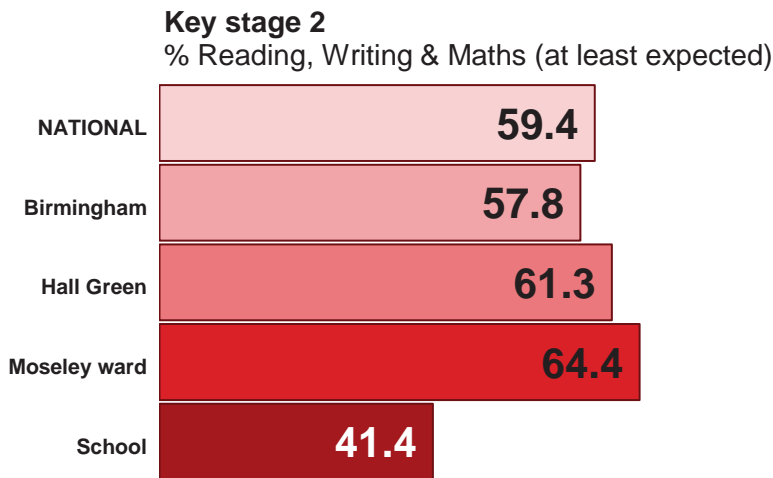

URN / DfE: 103444 / 3303352  
 Type: Voluntary Aided School  
 Location: Moseley, Hall Green, B13 8EY  
 Ofsted: Good (15/11/22)  
 Primary Roll: 202  
 Trust: n/a

	School	Ward	Constituency	Birmingham
FSM:	31%	26.9%	35.5%	38.4%
Disadvantaged:	32.2%	30.7%	39.8%	42.8%
EAL:	43.4%	37.6%	54.5%	40.5%
Mobility:	9.9%	9.5%	9.9%	10.1%
Overall Absence:	9.0%	-	-	7.0%

*(Autumn term 2023)*

Key stage 2 data is based on the Provisional data release