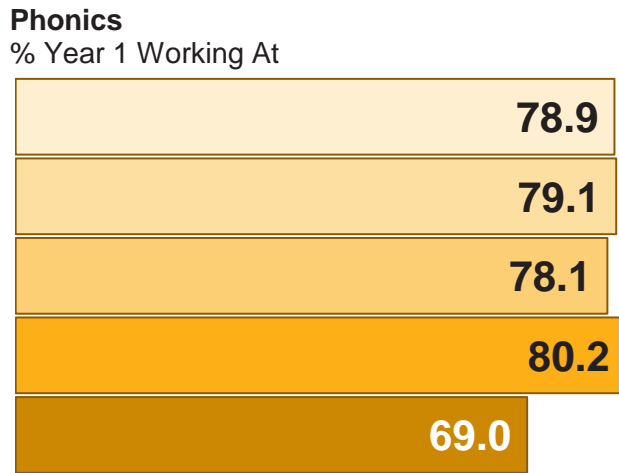

URN / DfE: 103444 / 3303352
Type: Voluntary Aided School
Location: Moseley, Hall Green, B13 8EY
Ofsted: Good (15/11/22)
Primary Roll: 202
Trust: n/a

	School	Ward	Constituency	Birmingham
FSM:	31%	26.9%	35.5%	38.4%
Disadvantaged:	32.2%	30.7%	39.8%	42.8%
EAL:	43.4%	37.6%	54.5%	40.5%
Mobility:	9.9%	9.5%	9.9%	10.1%
Overall Absence:	9.0%	-	-	7.0%

(Autumn term 2023)

Key stage 2 data is based on the Provisional data release