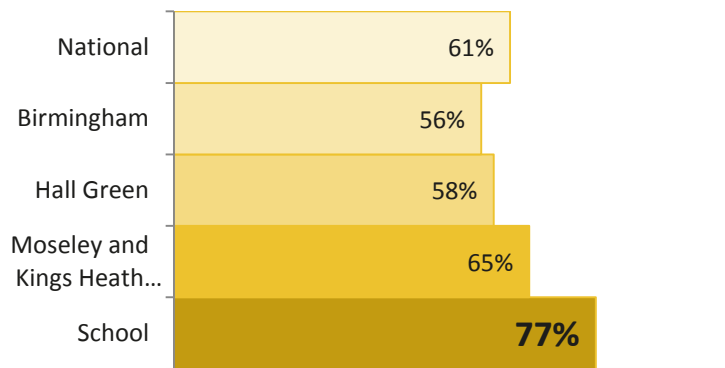

EYFSP
% Good Level of Development

Phonics
% Year 1 Working At

Key Stage 1
% EXS+ Reading, Writing and Maths

Key Stage 2
% Reading, Writing TA and Maths at Expected Standard

Key Stage 2 Average Progress