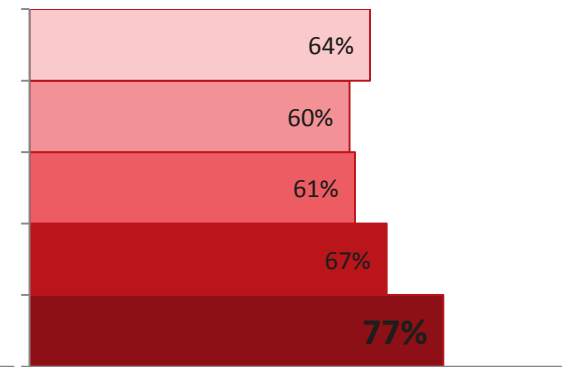

Key Stage 1
% EXS+ Reading, Writing and Maths