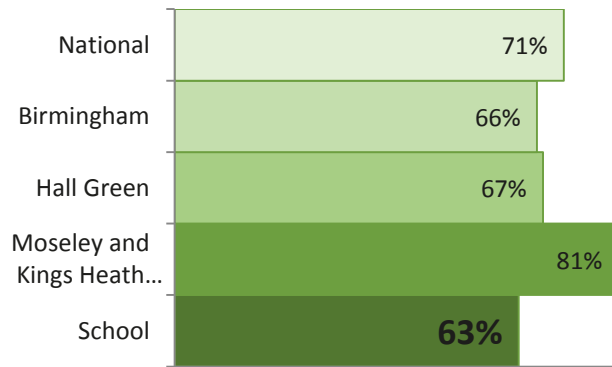

King David Junior and Infant School

Year Ending: 2017

DfE: 3303352

Type: LA Voluntary aided school

Location: Moseley and Kings Heath Ward, Hall Green (B13 8EY)

Ofsted: Good (23/05/12)

Year Groups: R - 6

Primary Roll / Ave Roll:

Free School Meals:

Disadvantaged:

EAL:

BAME: (Y1 - 6)

IDACI:

School	Ward	District	LA	National
212	194 (10)	399 (33)	347 (326)	-
14%	15%	24%	27%	14%
23%	24%	34%	40%	25%
50%	38%	68%	45%	21%
78%	61%	86%	64%	24%
0.22	0.19	0.29	0.31	

EYFSP
% Good Level of Development