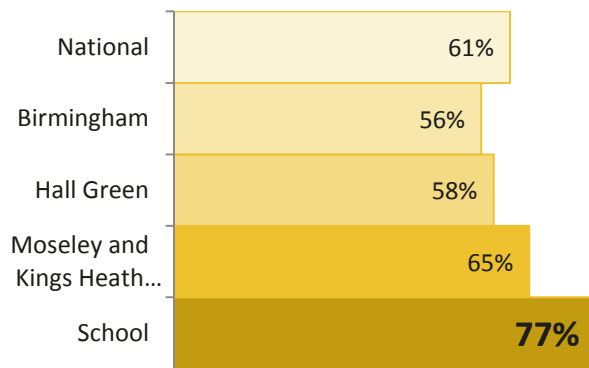

EYFSP
% Good Level of Development

Phonics
% Year 1 Working At

Key Stage 1
% EXS+ Reading, Writing and Maths

Key Stage 2
% Reading, Writing TA and Maths at Expected Standard

Key Stage 2 Average Progress